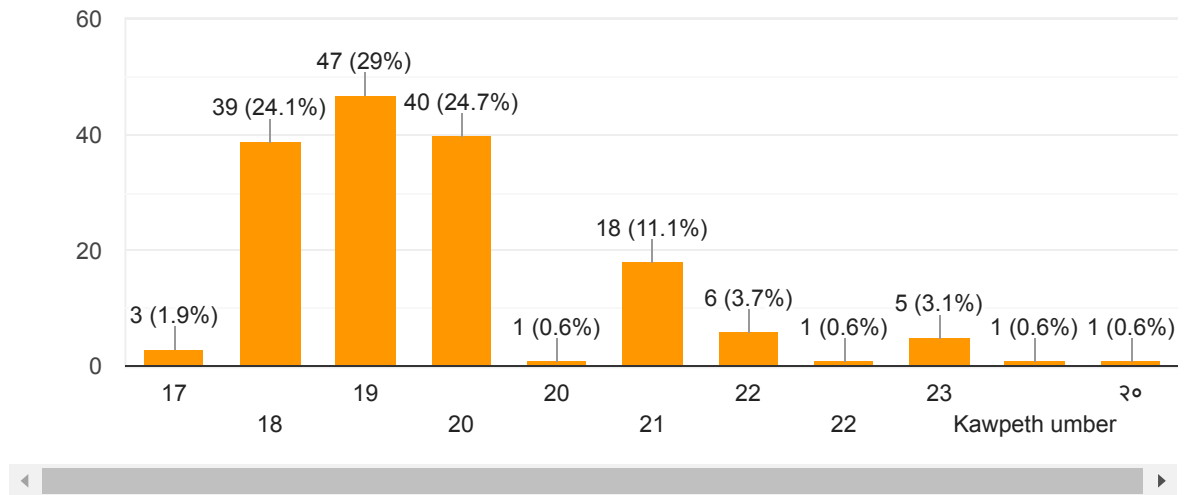

Age

162 responses

Email ID

162 responses

zadepunam123@gmail.com

ksd@gmail.com

shubhangibhuj07@gmail.com

Sejalthak08@gmail.com

gharatgaurav071@gmail.com

rilikabantear@gmail.com

Aartisherkure0@gmail.com

Madhuridadmal1906@ Gmail.com

Shubham22sept97@gmail.com

Mobile Number :-

162 responses

9527190827