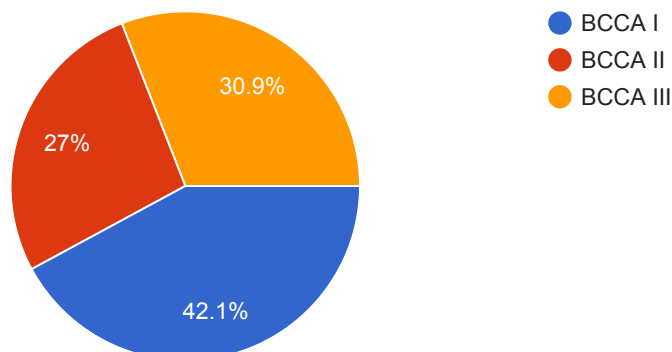

Teacher Evaluation Feedback Form 2019-2020

152 responses

[Publish analytics](#)

Name Of Student

152 responses

Kajal Narayan ladi

Kajal Sanjay dambhare

Pranali Narayan waghmare

Rilika tarachand bante

Tejasvi Ashok pise

Nandani choadhari

Mayur umeshji parate

Anjali moreshwar Deshmukh

Komal s salam

Name Of Class

152 responses