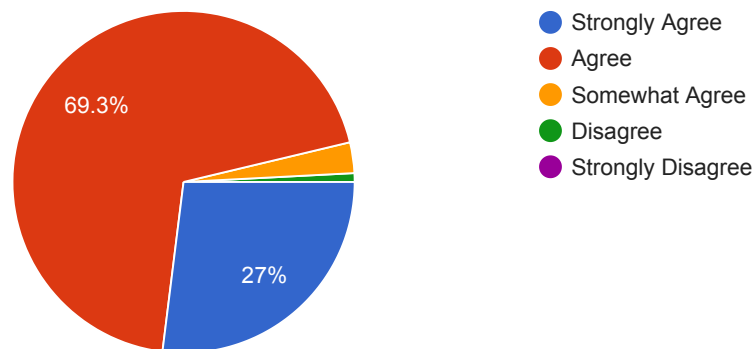

9527190827

7499183920

8830364435

9359047334

8080829561

9529236904

8080776731

1. Are the required number of titles of your Subject available in the Library?

241 responses