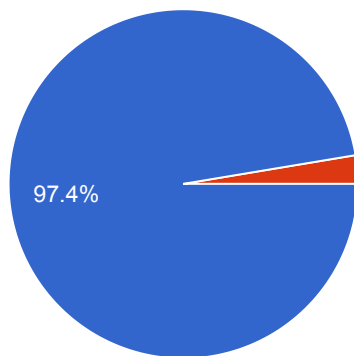

● Yes
● No

This content is neither created nor endorsed by Google. [Report Abuse](#) - [Terms of Service](#) - [Privacy Policy](#).

Google Forms