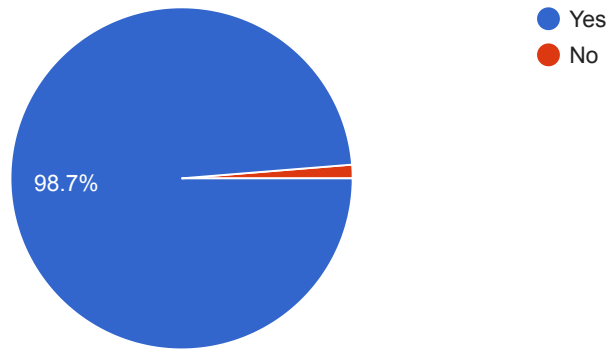

Do teachers tell your mistakes ?

156 responses