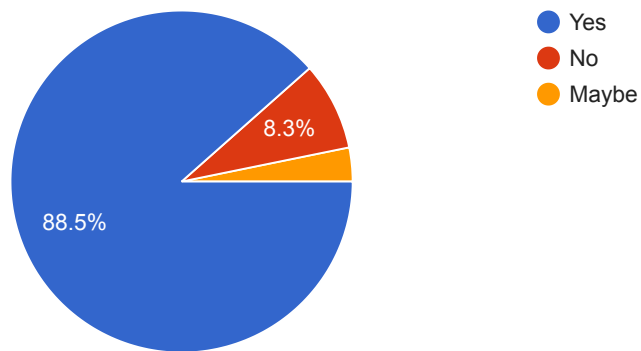

This content is neither created nor endorsed by Google. [Report Abuse](#) - [Terms of Service](#) - [Privacy Policy](#)

Google Forms