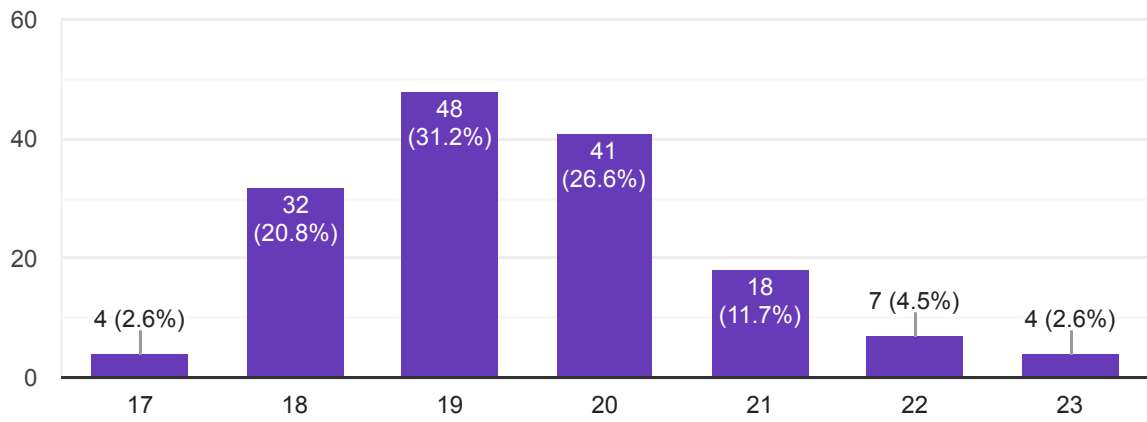

Tejaswini Vilas meshram

Rakesh Nandanwar

Beginning. M. Gautam

Class Name

154 responses

Age

154 responses

Mobile No.