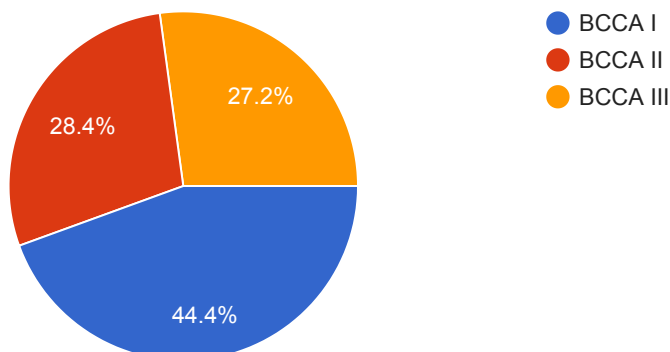

Administration Evaluation Feedback Form 2019-2020

162 responses

[Publish analytics](#)

Name Of Student

162 responses

Saurabh ghollar

Karishma hemraj karmore

Shubhangi Laxman Bagde

Swati shatrughan chaudhari

Monali warke

Shubhangi fokmare

Diksha Amrut Dekate

manisha chandarmani waghmare

Pranjali fulzele

Select Class

162 responses