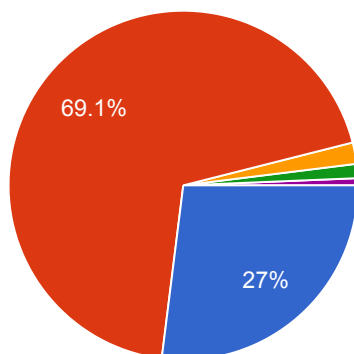

152 responses

- Strongly Agree
- Agree
- Neutral
- Disagree
- Strongly Disagree

The behavior of instructor with you is good!
152 responses

● Yes
● No

Instructor use ICT tools such as LCD projector, multimedia etc while teaching.