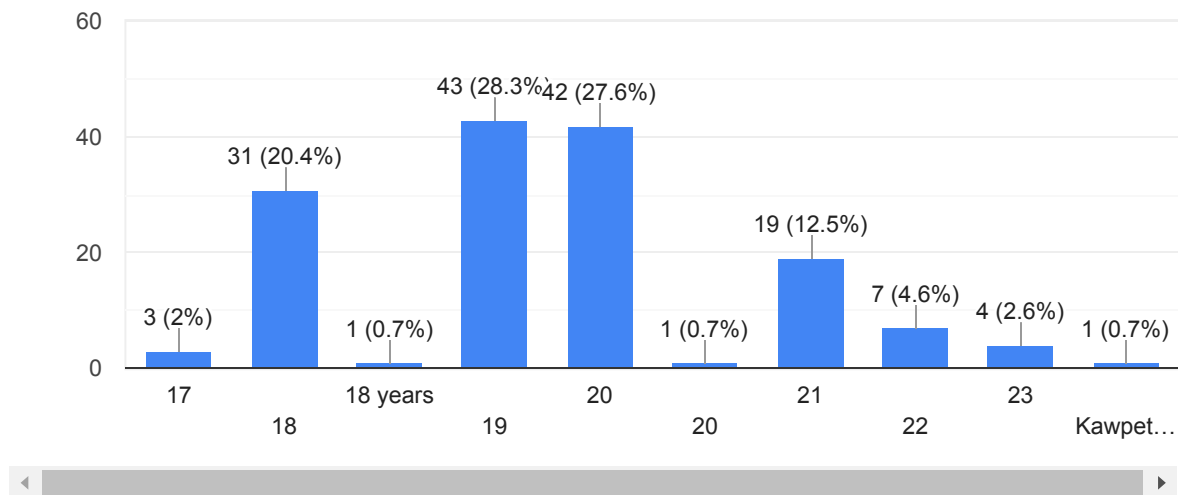

Age

152 responses

Email ID

152 responses

lkajal692@gmail.com

ksd@gmail.com

pranali1999va@gmail.com

rilikabantear@gmail.com

tejupise111@gmail.com

Mayurparate0@gmail.com

anjalideshmukh2001@rediffmail.com

Salamkomal1@gmail.com

gomkarshubhangi99@gmail.co

Mobile Number

152 responses

7887354905